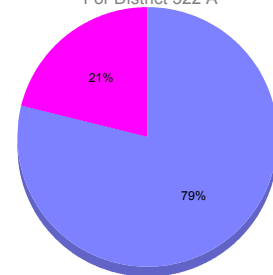

Goal, New, Dropped, Gain/Loss

Comparison of Membership Gain/Loss

Current Year Compared to the Previous Year

Gender Comparison 2010-2011

For District 322 A

Oct/Nov/Dec

■ Male ■ Female