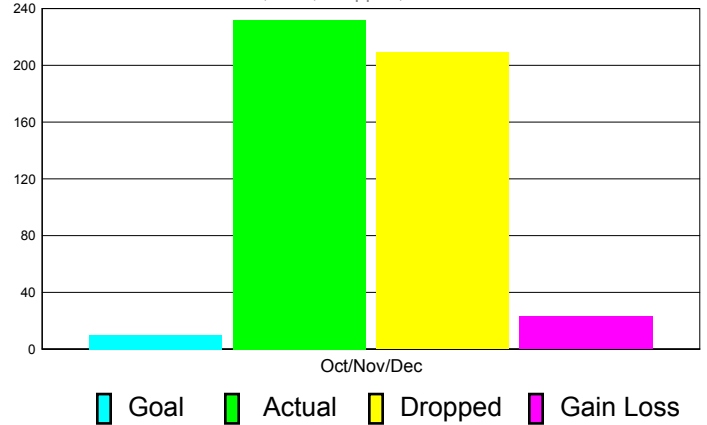

Membership Results 2011-2012

Goal, New, Dropped, Gain/Loss