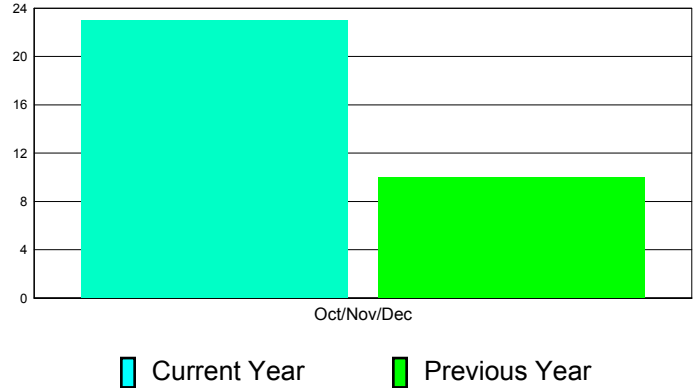

Comparison of Membership Gain/Loss

Current Year Compared to the Previous Year