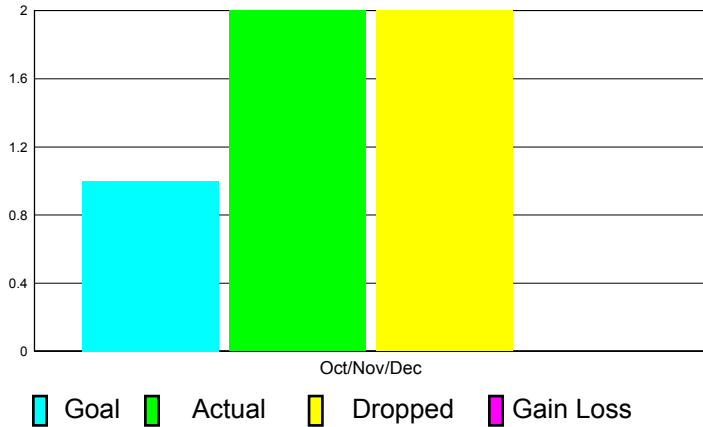

GMT Reports for District (or Undistricted) **District 322 A**

GMT: SANGEETA JATIA

Location: INDIA

GMT CA: 6

CLUBS

Club Results
2011-2012

Clubs
2010-2011

Month	New Club Goal	Actual New Clubs	Actual Dropped Clubs	Gain/Loss of Clubs	Gain/Loss of Clubs
Oct/Nov/Dec	1	2	2	0	-2
Totals	1	2	2	0	-2

Club Results 2011-2012

Goal, New, Dropped, Gain/Loss

Comparison of Club Gain/Loss

Current Year Compared to the Previous Year

YTD Status Quo Clubs 2010-2011

Status Quo Clubs Compared to Status Quo Members

MEMBERSHIP